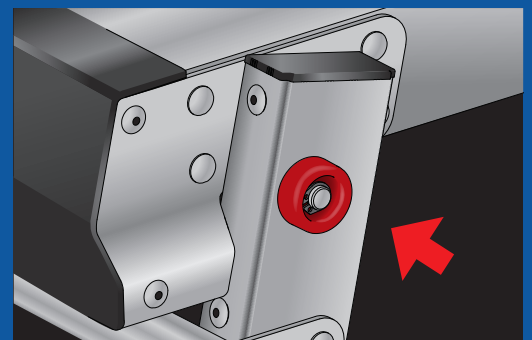

THE WORLD LEADER IN LADDERS™

Linking Platform PRO

79035

Trade features from top to bottom

LINKING SYSTEM

provides extra large, secure work surface

EASY GRAB HANDLE

simple to carry your platform quickly and safely

DUAL SELF-LOCKING LEGS

securely lock when opened for safety and lock again when closed

See our full line of access solutions
www.wernerladder.co.uk

THE WORLD LEADER IN LADDERS™

79035

Linking Platform PRO

150kg
MAX. LOAD
(Load includes user, tools, materials, etc.)

Compact folded dimensions for easy transportation and storage

Heavy duty yet lightweight, easy to carry and set up.

Easy-Grab handle makes it simple to carry your platform quickly and safely

Large platform provides a non-slip work surface

Connect two linking platforms together for continuous work surface

Dual self-locking legs securely lock when opened for safety and lock again when closed.

Non-marring feet provide slip-resistance and protect floor from damage