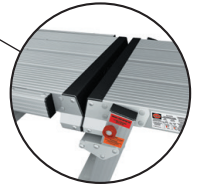

Compact folded dimensions for easy transportation and storage

Heavy duty yet lightweight, easy to carry and set up.

Easy-Grab handle makes it simple to carry your platform quickly and safely

Large platform provides a non-slip work surface

Connect two linking platforms together for continuous work surface

Dual self-locking legs securely lock when opened for safety and lock again when closed.

Non-marring feet provide slip-resistance and protect floor from damage